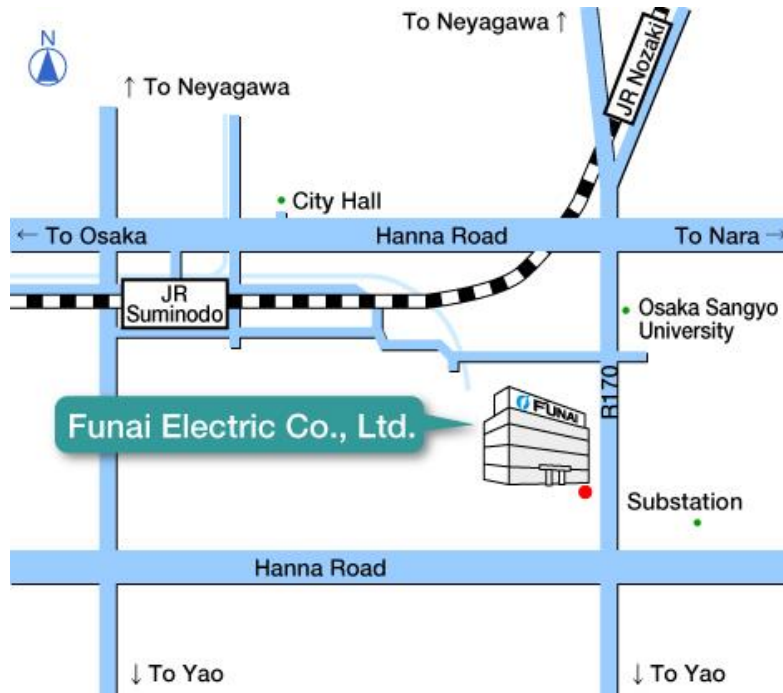

## Access from Close Stations

10 minutes by taxi from Suminodo Station JR Gakkentoshi Line.

20 minutes on foot from Nozaki Station JR Gakkentoshi Line.